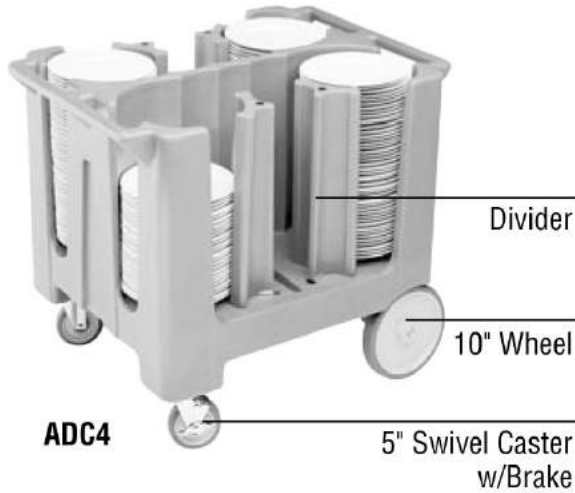

TOLL-FREE ORDERING (866) 482-8919

This page shows List Price ONLY. For discounted pricing please visit www.deiequipment.com

Dish Caddies - Non-Adjustable Replacement Parts List

Axles

CODE	PART FITS C.G.THIS PRODUCT	DESCRIPTION	USD LIST PRICE
60082	DC1125, DC1225	1-Axle, 2-Nuts	31.20
60083	DC575, DC700, DC825, DC950	1-Axle, 2-Nuts	31.20

Caster Impact Plate

CODE	PART FITS C.G.THIS PRODUCT	DESCRIPTION	USD LIST PRICE
44018	Dish Caddies	1-Impact Plate/Mount Plate	5.50

Casters

CODE	PART FITS C.G.THIS PRODUCT	DESCRIPTION	USD LIST PRICE
60007	DC575, DC700, DC825, DC1225	1-5" Swivel Caster w/Brake, 4-Bolts (60300)	33.30
60008	DC575, DC700, DC825, DC1225	1-5" Swivel Caster, 4-Bolts (60300)	28.25
H06001	DCS950, DCS1125	1-5" Swivel Caster w/Brake, 1-Impact Plate, 4-Screws	33.05

Wheels

CODE	PART FITS C.G.THIS PRODUCT	DESCRIPTION	USD LIST PRICE
41020	Dish Caddies with 10" Wheels and Adjustable Dish Caddies	1-10" Wheel	59.65
H06002	ADCS, DCS950, DCS1125	1-10" Wheel, 1-Nut	39.35

To purchase parts online please visit www.deiequipment.com and enter the Part CODE in the Search Box of our website.

TOLL-FREE ORDERING (866) 482-8919

This page shows List Price ONLY. For discounted pricing please visit www.deiequipment.com

Covers

CODE	PART FITS C.G.THIS PRODUCT	DESCRIPTION	USD LIST PRICE
14300	DC650, DC825, DC950, DC975	1-Vinyl Cover	93.70
14310	DC575, DC700	1-Vinyl Cover	93.70
14311	DCS950, DC1125, DCS1125, DC1225, DC1150,	1-Vinyl Cover	105.55