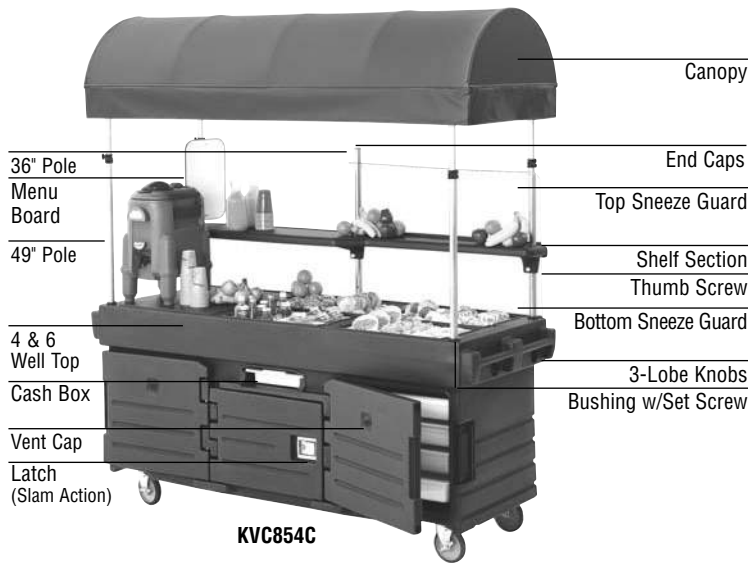

TOLL-FREE ORDERING (866) 482-8919

This page shows List Price ONLY. For discounted pricing please visit www.deiequipment.com

CamKiosk® System (Main Cart) Replacement Parts List

Bridge Connectors for Top/Front Panel

CODE	C.G.	PART FITS THIS PRODUCT	DESCRIPTION	USD LIST PRICE
60198	1	All CamKiosk Carts	1-Clamp Section Roto Piece, 2-Arm Knob	261.00
60199		All CamKiosk Carts	1-Three Lobe Knob, 3-Stainless Steel Fender Washers (60335)	17.10
60200		All CamKiosk Carts	1-Strap/Bracket, 2-Thumb Screw (60328), 2-Star Washer (60343)	13.20
7378	1	All CamKiosk Carts	1-Top Connector Panel (Bridge)	150.00
7379	1	All CamKiosk Carts	1-Front Connector Panel (Bridge)	149.00

Casters

CODE	C.G.	PART FITS THIS PRODUCT	DESCRIPTION	USD LIST PRICE
60033		All CamKiosk Carts	1-Caster 6" Swivel w/Brake, 4-Bolts (60300)	42.15
60034		All CamKiosk Carts	1-Caster 6" Swivel, 4-Bolts (60300)	36.55

Canopies & Umbrellas

CODE	C.G.	PART FITS THIS PRODUCT	DESCRIPTION	USD LIST PRICE
45251		All CamKiosk Carts	1-Slotted Set Screw	1.00
60231		All CamKiosk Carts	1-Bushing, 1-Set Screw (60330)	26.25
47283		All CamKiosk Carts	1-Canopy Pole 49" Length (units before 12/01/06)	91.05
S06005		KVC854C, KVC856C	1-Telescoping Pole	43.55
H06005		KVC854C, KVC856C	Retrofit & Replacement Kit: 4-Telescoping Poles, 1-Top Sneeze Guard Panel (Units after 12/01/06)	212.00
42140		All CamKiosk Carts	1-Black Nylon Pole Bushing	23.60
60413		All CamKiosk Carts	4-Spade Thumb Screw	3.95
60207		All CamKiosk Carts	1-Canopy Beige #522 4-49" Poles	2,465.00
60208		All CamKiosk Carts	1-Canopy Green #562 4-49" Poles	2,465.00
14330		All CamKiosk Carts	1-Umbrella 6' Dia. Green/Beige	385.00