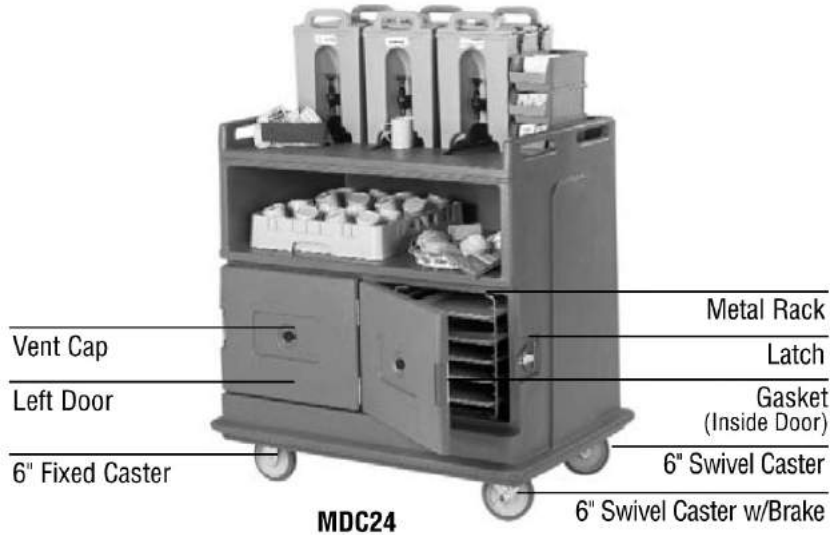

## Beverage Service Carts Replacement Parts List

**MDC24****Casters**

CODE	PART FITS C.G.THIS PRODUCT	DESCRIPTION	USD LIST PRICE
60032	All Beverage Service Carts	1-6" Fixed Caster, 4-Bolts (60300)	34.75
60033	All Beverage Service Carts	1-6" Swivel Caster w/Brake, 4-Bolts (60300)	42.15
60034	All Beverage Service Carts	1-6" Swivel Caster, 4-Bolts (60300)	36.55

**Chassis Plates**

CODE	PART FITS C.G.THIS PRODUCT	DESCRIPTION	USD LIST PRICE
45702	MDC24	1-Chassis Plate	43.50

**Doors**

CODE	PART FITS C.G.THIS PRODUCT	DESCRIPTION	USD LIST PRICE
7317	All Beverage Service Carts	1- Door, 1-Gasket, 1-Vent Cap (14200) fits either left or right	337.05