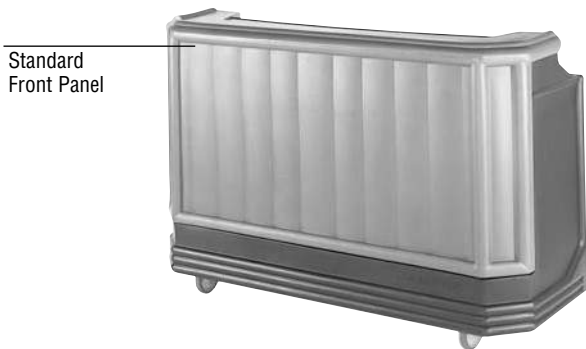

BAR730 - Standard Line