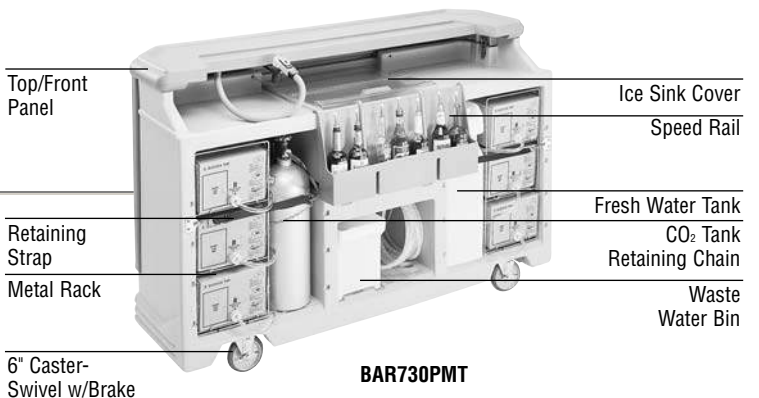

To purchase parts online please visit www.deiequipment.com and enter the Part CODE in the Search Box of our website.