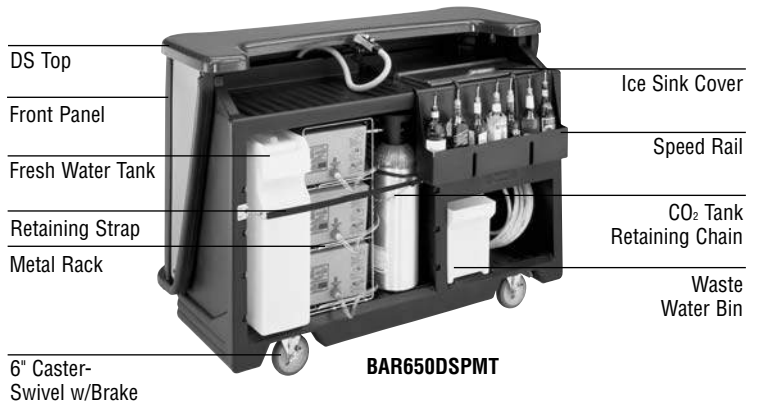

DESIGNER SERIES CAMBAR® 730DS AND STANDARD SERIES CAMBAR® 730