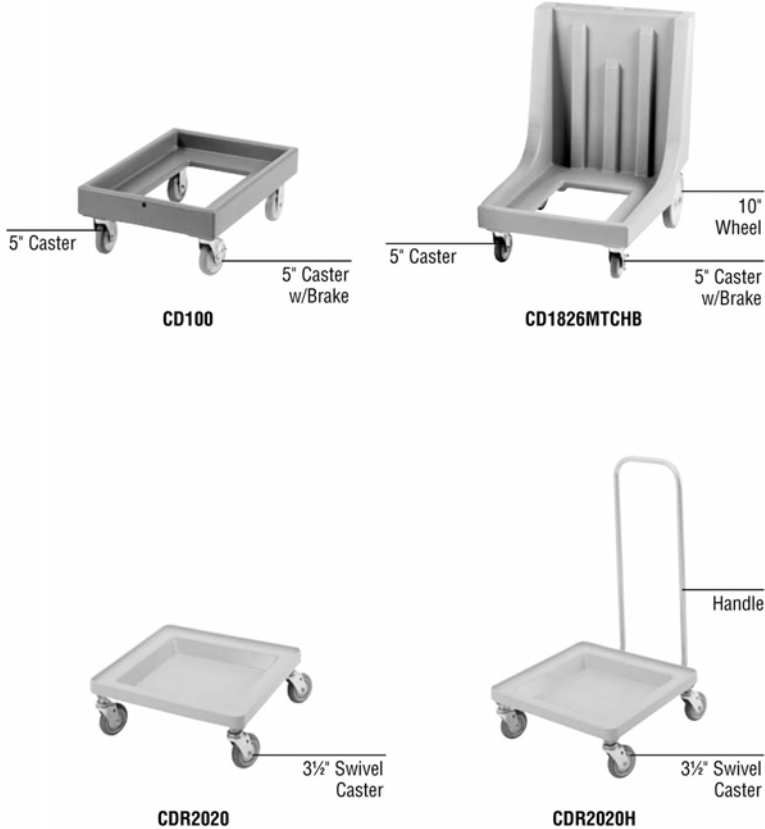

TOLL-FREE ORDERING (866) 482-8919

This page shows List Price ONLY. For discounted pricing please visit www.deiequipment.com

Camdollies® Replacement Parts List

Axles

CODE	PART FITS C.G.THIS PRODUCT	DESCRIPTION	USD LIST PRICE
60076	CD1826HB	1-Axle, 2-Nuts	31.20
60077	CD2020HB	1-Axle, 2-Nuts	35.95
60078	CD1826MTCHB	1-Axle, 2-Nuts	31.20
60081	CD100HB, CD300HB	1-Axle, 2-Nuts	31.20

Casters

CODE	PART FITS C.G.THIS PRODUCT	DESCRIPTION	USD LIST PRICE
60352	CD2020, CD2020H, CD1420, CD2028, CD1313, CD1327	1-3" Swivel Caster, 4-Bolts (60300)	31.05
60006	CD1826H, CD100, CD100H, CD160, CD300, CD300H, CD400, CD1826MTC, CD1826PDB	1-5" Fixed Caster, 4-Bolts (60300)	25.05
60007	CD1826H, CD100, CD100H, CD160, CD300, CD300H, CD400, CD1826MTC, CD1826PDB	1-5" Swivel w/Brake Caster, 4-Bolts (60300)	33.30
60008	CD1826H, CD100, CD100H, CD160, CD300, CD300H,	1-5" Swivel Caster, 4-Bolts (60300)	28.25