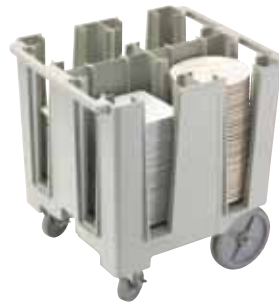

Versa Dish Caddies

CODE	DCS950	DCS1125
PLATE SIZE RANGE (ROUNDS)	8³/₈" - 9¹/₂" (21,3 - 24,1 cm)	9⁵/₈" - 11¹/₄" (24,4 - 28,6 cm)
PLATE SIZE RANGE (SQUARES)	7¹/₄" - 8" (18,4 - 20,5 cm)	8³/₈" - 9¹/₂" (21,3 - 24,1 cm)
COLUMNS PER CADDY	5, 45-60 plates per col.	4, 45-60 plates per col.
OVERALL DIMENSIONS W x L x H	27" x 30¹/₂" x 31³/₄"	27" x 30¹/₂" x 31³/₄"
LIST PRICE EACH	$ 1,010 .00	$ 1,055.00

Sanitary plastic cover included with all Cambro dish caddies.

Case Pack: 1 InStock Colors: Black (110), Speckled Gray (480).

Poker Chip Style Dish Caddies

CODE	DC575	DC700	DC825
PLATE SIZE RANGE	up to 5³/₄" (14,6 cm)	5⁵/₈" - 7" (14,9 - 17,8 cm)	7¹/₈" - 8¹/₄" (18,1 - 21 cm)
COLUMNS PER CADDY	6, 45-60 plates per col.	6, 45-60 plates per col.	4, 45-60 plates per col.
OVERALL DIMENSIONS W x L x H	32³/₈" x 23¹/₂" x 31³/₄"	32³/₈" x 23¹/₂" x 31³/₄"	28³/₄" x 23³/₄" x 32"
LIST PRICE EACH	$ 1,010.00	$ 1,010.00	$ 1,010.00

Case Pack: 1

Poker Chip Style Dish Caddies

CODE	DC1225
PLATE SIZE RANGE	11³/₈" - 12¹/₄" (28,9 - 31,1 cm)
COLUMNS PER CADDY	4, 45-60 plates per col.
OVERALL DIMENSIONS W x L x H	32³/₄" x 27¹/₂" x 32"
LIST PRICE EACH	$ 1,075.00

Case Pack: 1

Adjustable Tray & Dish Cart

CODE	TDC30
NUMBER OF DIVIDERS	2
PLATES PER COLUMN	Approximately 45-60
TRAYS PER COLUMN	80 Trays: 14" x 18"
OVERALL DIMENSIONS W x L x H	23¹/₄" x 38⁷/₈" x 34¹/₂"
LIST PRICE EACH	$ 1,320.00

Case Pack: 1