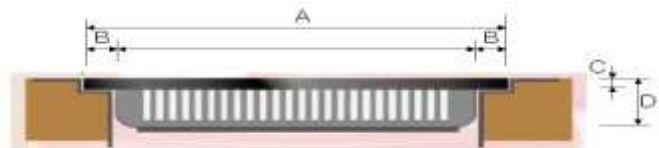

BKPC product dimensions shown.

Size countertop cutout to allow for sealing with a bead of silicone caulking.

A: 11" X 11"

C: 5/16"

B: 3/8"

D: 3 3/4"

Recommended Pan Size

	Line No	Model	Description	Diameter Pan Bottom
Warmers	1	BKPW-A	400W warmer Touch Control	4 3/4" - 9 3/8"
	2	BKPW11-A	350W warmer 120V Touch Control	4 3/4" - 9 3/8"
	3	BKW-A	400W warmer sep. control	4 3/4" - 9 3/8"
	4	BKW11-A	350W warmer 120V sep. control	4 3/4" - 9 3/8"
Built-ins	5			
	6	BKP18-A	1800W range Touch Control	4 3/4" - 9 3/8"
	7	BKP26-A	2600W range Touch Control	4 3/4" - 9 3/8"
	8	BKP118-A	1800W range 120V Touch Control	4 3/4" - 9 3/8"
	9	BKPC-A	1500W range wired control	4 3/4" - 9 3/8"
	10	BK26-A	2600W range sep. control	4 3/4" - 9 3/8"
	11	BK118-A	1800W range 120V sep. control	4 3/4" - 9 3/8"
	12	BK35-A	3500W range sep. control	4 3/4" - 9 3/8"
	13			
	14	DIBK218-A	2X1800W Front-Rear	4 3/4" - 9 3/8"
15	DIBK226-A	2X2600W Front-Rear	4 3/4" - 9 3/8"	
16	DIBK261-A	2600W+3500W Front-Rear	4 3/4" - 9 3/8"	
17	DIBK235-A	2X3500W Front-Rear	4 3/4" - 9 3/8"	
Portable	18			
	19	CK26-A	2600W range CT	4 3/4" - 12 "
	20	CK118-A	1800W range CT 120V	4 3/4" - 12 "
	21	CK35-A	3500W range CT	4 3/4" - 12 "
	22			
	23	TCK26-A	2600W range CT w/ opt. probe	4 3/4" - 12 "
	24	TCK35-A	3500W range CT w/ opt. probe	4 3/4" - 12 "
Heavy Duty & Griddles	25			
	26	TCK60-A	6000W range CT w/ opt. probe	4 3/4" -13"
	27			
	28	DIH602-A	6000W SP range w / opt. probe	4 3/4" - 22"
	29			
	30	DIHG450-A	3500W griddle	n/a
31	DIHG900-A	2X3500W griddle	n/a	
Accessories	32			
	33			
	34			
	35			
	36			
	37			
	38			
	39			
	40			
	41			

pot/pan sizes shown are approximate