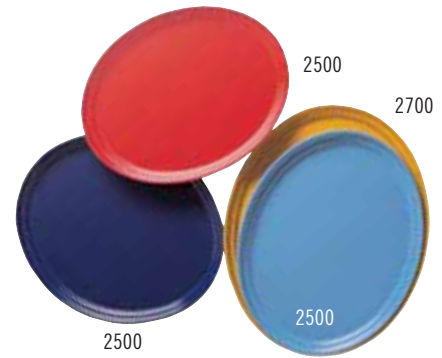

Camtray®

Oval Camtrays

Perfect for banquet service.

Available in Group I colors and patterns (except Doily patterns) and Group III Wood.

Round Camtrays

A favorite for pizza and beverage service.

Available in Group I colors and patterns (except Doily patterns) and Group III Wood.

Insert Camtrays

Fits onto a Camtray to separate hot and cold food, ideal for dietary tray service.

Available in Group I colors and patterns except Doily.

CODE	DIMENSIONS	CASE PACK	LIST PRICE EA.	
			GROUP I	GROUP III
Oval				
2500*	19 1/4" x 24"	6	\$ 39.95	\$ 52.75
2700*	22" x 26 1/8"	6	46.55	61.65
Round				
900*	9"	12	12.30	15.60
1000*	10"	12	13.60	17.65
1100	11"	12	13.60	17.20
1200*	12"	12	15.00	20.10
1300*	13"	12	16.55	21.85
1400	14"	12	16.85	22.85
1550*	16" low profile	12	21.55	28.10
1600	16"	12	21.15	28.30
1950*	19 1/2" low profile	12	29.20	38.50
Insert				
1015* (2 trays fit into a 1520)	10 3/8" x 15"	24	16.55	21.40
1116* (2 trays fit into a 1622)	10 7/8" x 15 7/8"	24	17.30	24.25