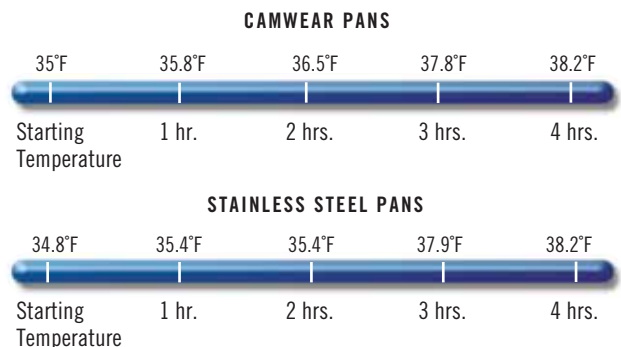

Cold Test

Tests prove Camwear food pans keep products as cold as stainless steel. Stainless may feel colder, but as these test results demonstrate, Camwear food pans keep products just as cold for just as long.