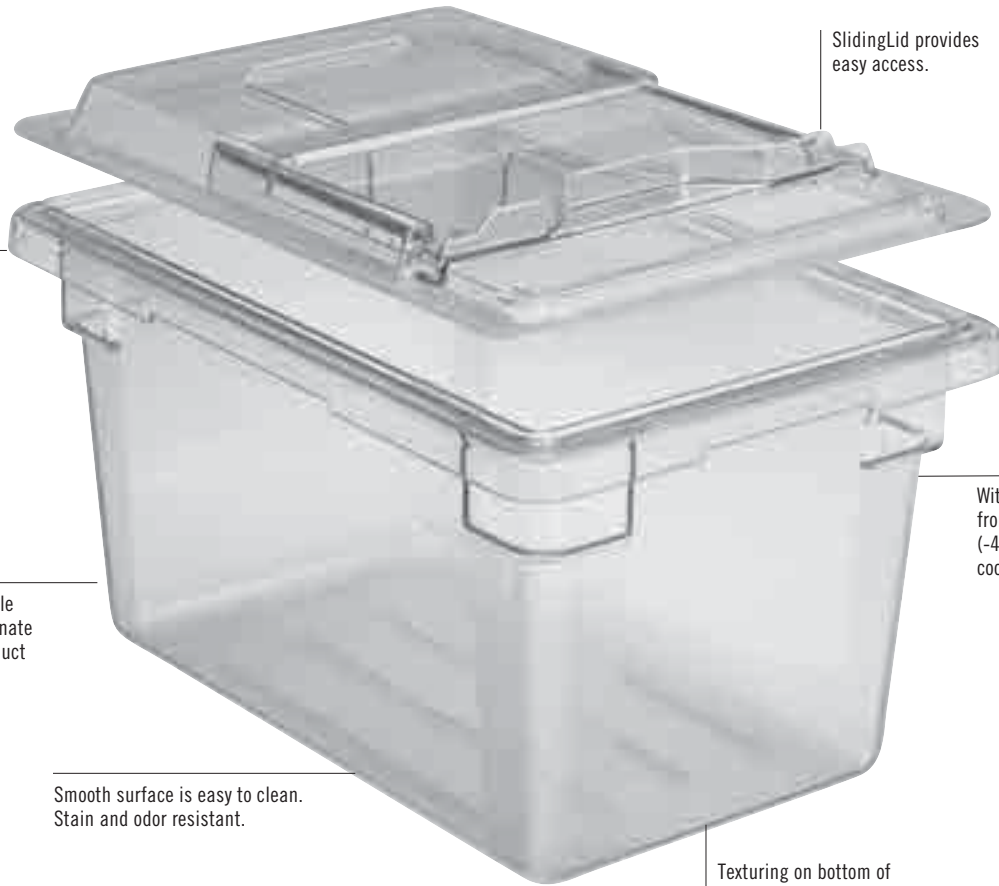

Camwear® Food Storage Boxes – Eliminate the hazard of cross contamination.

Extend the freshness of ingredients and eliminate points of cross contamination by transferring product into food boxes at the receiving dock. A safe solution for storing bulk fruits and vegetables. Clear polycarbonate allows visibility for product identification. Snap tight Camwear covers or SlidingLids™, sold separately, won't come off during transportation.

SlidingLids are covered by the following U.S. Patents D 447,906 S & 6,540,098 B1.

Molded-in handles ease carrying.

SlidingLid provides easy access.

Withstands temperatures from -40°F to 210°F (-40°C to 99°C) for use in coolers and freezers.

Crystal clear, durable Camwear polycarbonate allows for easy product identification.

Smooth surface is easy to clean. Stain and odor resistant.

Texturing on bottom of boxes reduces scratching.

Camwear Flat Lids

- Lid slides back to easily access contents, minimizing handling.
- Reduces the risk of cross contamination since lid remains on food box.
- Made of virtually unbreakable Camwear polycarbonate.

Food Storage Boxes