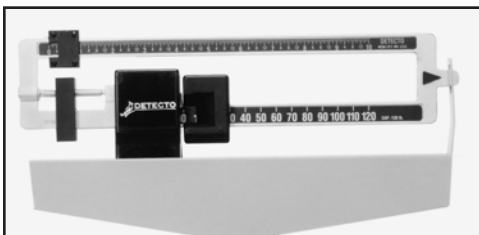

Model 4570 - 130 lb Capacity
Upper beam: 10 lb x 1 oz
Lower beam: 120 lb x 10 lb
Height: 27"
Platform: 10 1/2" x 14 1/2"
Shipping weight: 46 lb