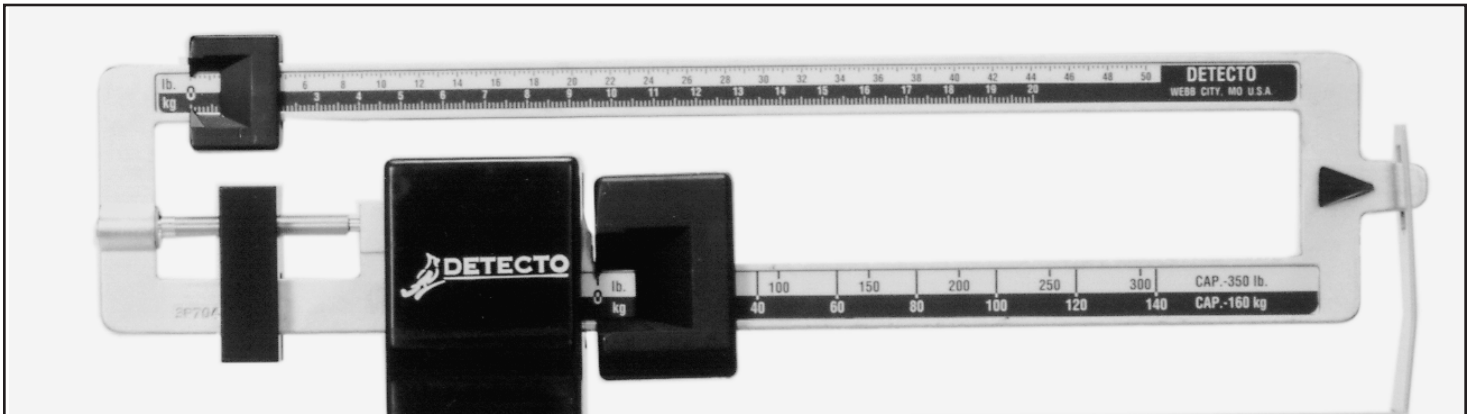

**Model 4527PK - Shows pounds
and kilos on both
front and back of the scale
beam!**