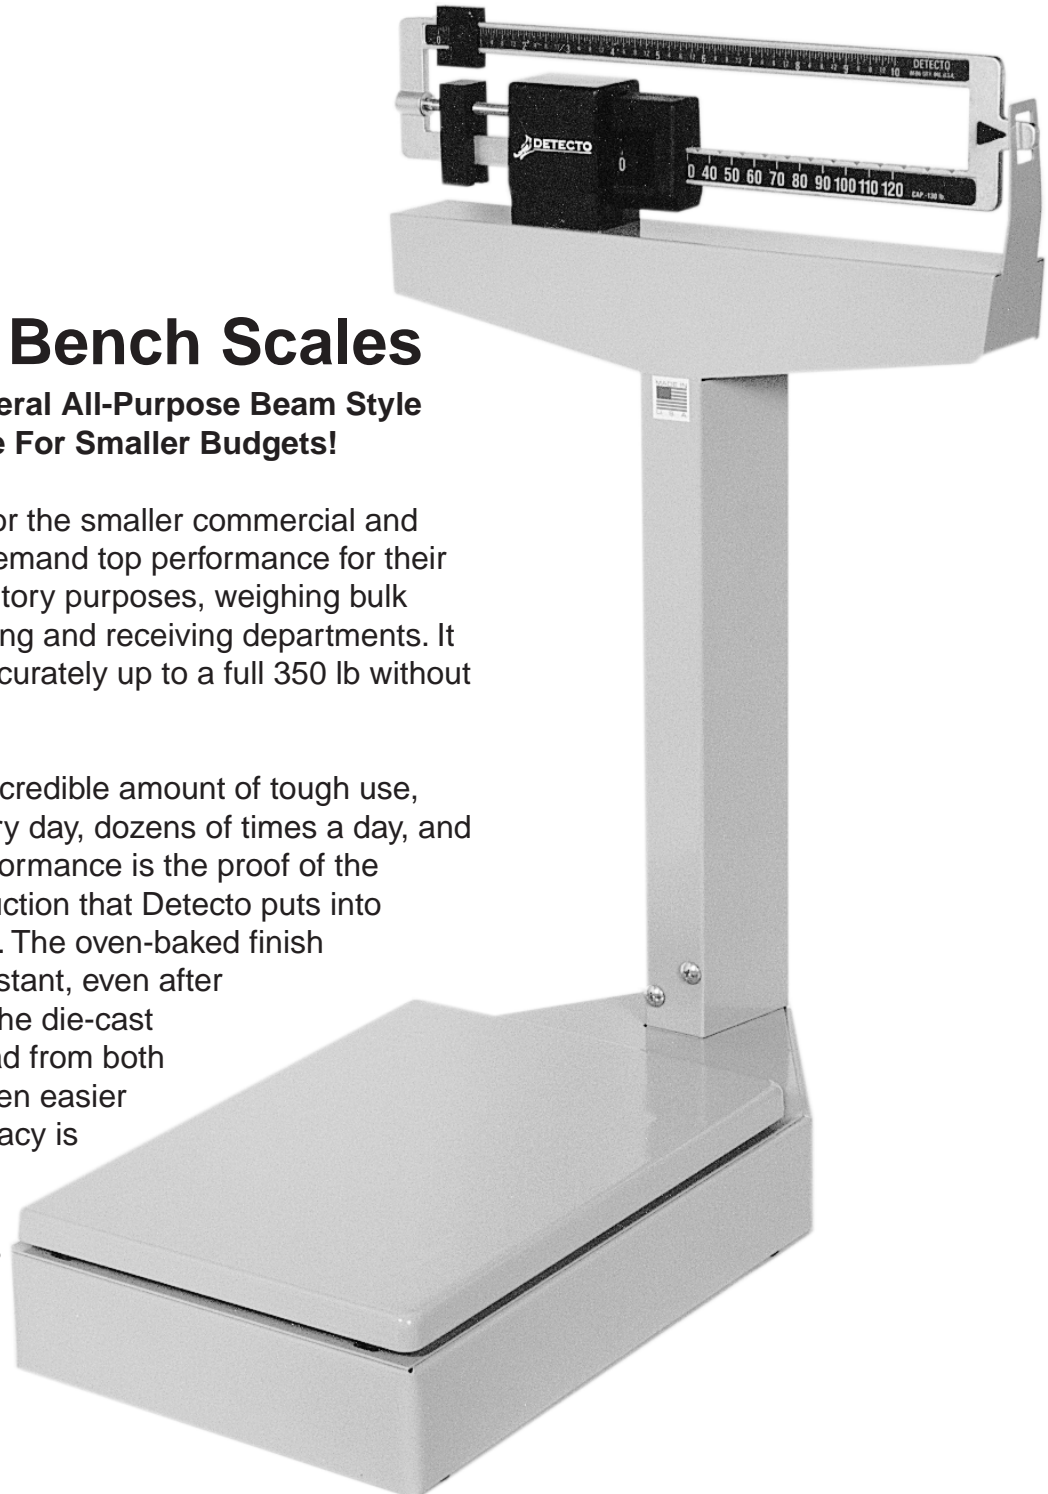

## Platform Bench Scales

**An Excellent General All-Purpose Beam Style  
Bench Scale For Smaller Budgets!**

Detecto's ideal scale for the smaller commercial and industrial users who demand top performance for their dollar. Perfect for inventory purposes, weighing bulk commodities, or shipping and receiving departments. It weighs every 1/4 lb accurately up to a full 350 lb without any loose weights.

Designed to take an incredible amount of tough use, loads up to 350 lb every day, dozens of times a day, and remains accurate. Performance is the proof of the sturdy, durable construction that Detecto puts into every scale they make. The oven-baked finish is smooth yet mar-resistant, even after years of rugged use. The die-cast beams are easy-to-read from both front and back, and even easier to use. A scale's accuracy is only as good as its construction. . . that is why Detecto continues to be a leader in the scale industry. . . and your best choice when it comes to a scale.

# Detecto Platform Bench Scales Are Built Rugged To Give Accurate Weights. . . Again and Again!

Detecto's time-honored reputation for rigid construction and precision engineering assure you of an unbeatably rugged product that guarantees accuracy and durability. Detecto scales maintain pinpoint accuracy with a fabricated lever system. All functional parts are completely covered and protected. Construction is sturdy and durable. No shifting or dropping of levers. Oven-baked finish is smooth and will remain mar-resistant even after years of rugged use.

The die-cast beam, with black on aluminum, is easily read from either side, making weighing simple and fast. Pounds/kilo model shows pounds and kilos on both front and back of scale. Kilos and libras models are available at a slight additional cost.