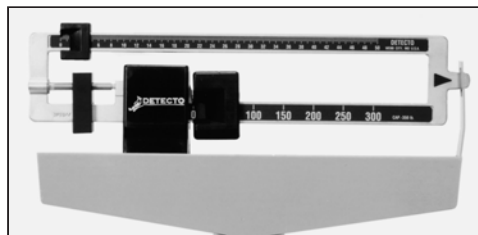

Designed to take an incredible amount of tough use, loads up to 350 lb every day, dozens of times a day, and remains accurate. Performance is the proof of the sturdy, durable construction that Detecto puts into every scale they make. The oven-baked finish is smooth yet mar-resistant, even after years of rugged use. The die-cast beams are easy-to-read from both front and back, and even easier to use. A scale's accuracy is only as good as its construction. . . that is why Detecto continues to be a leader in the scale industry. . . and your best choice when it comes to a scale.

# Detecto Platform Bench Scales Are Built Rugged To Give Accurate Weights. . . Again and Again!

Detecto's time-honored reputation for rigid construction and precision engineering assure you of an unbeatably rugged product that guarantees accuracy and durability. Detecto scales maintain pinpoint accuracy with a fabricated lever system. All functional parts are completely covered and protected. Construction is sturdy and durable. No shifting or dropping of levers. Oven-baked finish is smooth and will remain mar-resistant even after years of rugged use.

The die-cast beam, with black on aluminum, is easily read from either side, making weighing simple and fast. Pounds/kilo model shows pounds and kilos on both front and back of scale. Kilos and libras models are available at a slight additional cost.

Detecto is proof positive that you can buy the best without paying the most.

**Model 4520B**  
Optional Galvanized  
Plate  
18" x 18" x 4"

**Model 4570 - 130 lb Capacity**  
Upper beam: 10 lb x 1 oz  
Lower beam: 120 lb x 10 lb  
Height: 27"  
Platform: 10 1/2" x 14 1/2"  
Shipping weight: 46 lb