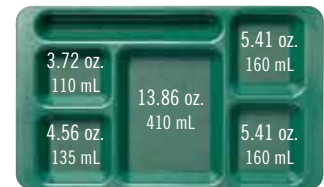

- 915CW, 100CW, SRB13CW and 50CW bowls fit in round compartment.
- 10CW and 150CW bowls fit in square compartment.

Camwear Polycarbonate NSF Listed Colors: Beige (133), Black (110).

Co-Polymer trays are not NSF listed.

Two year prorated warranty for Camwear Compartment Trays against breakage.

Styrofoam, the material that many disposable trays are made from, can make up to 30% of the trash volume in landfills.

Cambro Trays are made from an FDA approved material.

915CP

1596CW

915CW & 915CP

1596CW & 1596CP

915CW and 1596CW inside two PR314 Camracks.

CODE	DIMENSIONS W x L x D	LIST PRICE EA.
Camwear		
1596CW	9" x 15" x 7/8"	\$ 12.05
915CW	8 3/4" x 15" x 3/4"	12.05
Co-Polymer		
1596CP	9" x 15" x 7/8"	6.55
915CP	8 3/4" x 15" x 3/4"	6.55