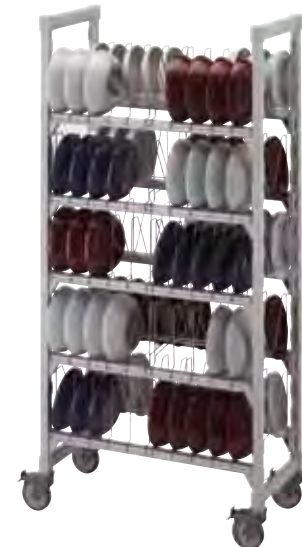

CLRWSR36

Wash and Store Racks in Full Size Base Rack.

CODE	DESCRIPTION	DIMENSIONS H x DIA.	CASE LBS. (CUBE)	CASE PACK	LIST PRICE EA.
Reusable CamLids					
CLRSM8B5	Fits Shoreline 8 oz. mug and 5 oz. bowl	3/4" x 3 3/4"	5.31 (0.91)	240	\$ 119.00 Case Price
CLRBS9	Fits Shoreline 9 oz. bowl	3/4" x 4 3/8"	7.14 (0.91)	240	158.50 Case Price
Accessories		L x W x H			
CLRWSR36	Camrack Wash and Store Rack for Reusable Lids	8 3/4" x 18" x 5 1/2"	4.21 (1.27)	4	22.65
BR578	Camrack Full Size Base Rack with 2 extenders	19 3/4" x 19 3/4" x 7 1/4"	22.5 (6.93)	4	57.20
DRC2020	Full Rack Cover	19 3/8" x 19 3/8" x 1 5/16"	4.2 (0.34)	1	50.50

Reusable CamLids sold in cases only. No broken cartons.

Visit www.cambro.com/savemoney for a Customized Savings Calculator!

Camshelving® Dome Drying and Storage Cart

- Keeps trayline and dishwashing areas organized and efficient.
- Securely holds 100 each 10" domes and/or pellet underliners.
- Cradles made of stainless steel.
- Shelving posts and traverses feature a steel core with a smooth polypropylene exterior.
- Cradles are removable and fit into a Camrack® base rack for dishwasher service.

Color:
Cart - Speckled Gray (480),
Cradle - Stainless Steel (000).

Camshelving Dome Drying Carts will ship in three separate cartons: One carton contains two 75" high by 18" wide post kits, ten 36" long traverses and 4 casters. Two cartons contain 5 drying cradles each.