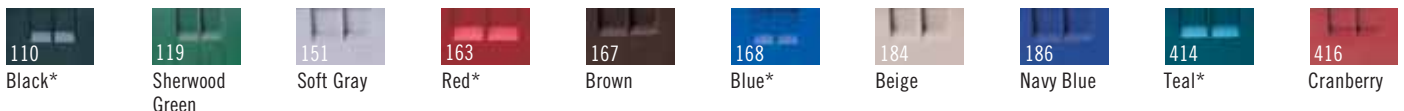

InStock Color: Soft Gray (151).

## Full Size Hold Down Grid

Keeps lightweight smallwares in place during wash cycle. Use on full size Camrack base rack.

CRPHDG2878

HOLD DOWN GRID	
<b>CODE</b>	CRPHDG2878
<b>LIST PRICE EACH</b>	\$ 25.85

Case Pack: 6 Color: Gray (000).

### Base Rack Colors:

\* Full size only. Extender Color: Soft Gray (151). Personalization available. See Camrack personalization and color coding page. Contact Customer Service for all special orders.