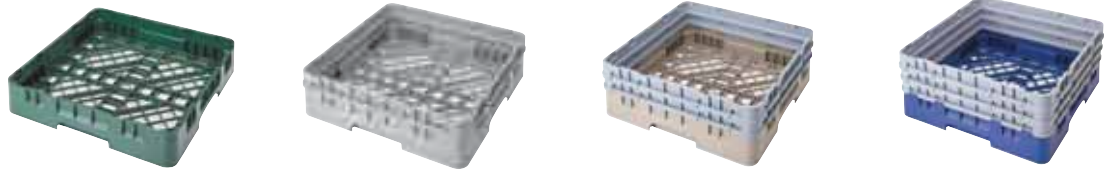

# Camrack® Base Racks

- For pots, pans, bowls and large prep, service and display items.
- Half racks work well for storing items at a wait station.

BR578

## Full Size Base Racks

	FULL BASE RACK	WITH 1 EXTENDER	WITH 2 EXTENDERS	WITH 3 EXTENDERS
<b>CODE</b>	BR258	BR414	BR578	BR712
<b>INSIDE RACK HEIGHT</b>	3¼" (8,3 cm)	4⅞" (12,4 cm)	6½" (16,5 cm)	8⅞" (20,6 cm)
<b>OUTSIDE RACK HEIGHT</b>	4" (10,1 cm)	5⅝" (14,3 cm)	7¼" (18,4 cm)	8⅞" (22,5 cm)
<b>CASE PACK</b>	6	5	4	3
<b>RACK DIMENSION</b>	19¾" x 19¾" x 4" 50 x 50 x 10,1 cm	19¾" x 19¾" x 5⅝" 50 x 50 x 14,3 cm	19¾" x 19¾" x 7¼" 50 x 50 x 18,4 cm	19¾" x 19¾" x 8⅞" 50 x 50 x 22,5 cm
<b>LIST PRICE EACH</b>	\$ 33.70	\$ 49.05	\$ 62.90	\$ 77.20

## Half Size Base Racks

	HALF BASE RACK	WITH 1 EXTENDER	WITH 2 EXTENDERS	WITH 3 EXTENDERS
<b>CODE</b>	HBR258	HBR414	HBR578	HBR712
<b>INSIDE RACK HEIGHT</b>	3¼" (8,3 cm)	4⅞" (12,4 cm)	6½" (16,5 cm)	8⅞" (20,6 cm)
<b>OUTSIDE RACK HEIGHT</b>	4" (10,1 cm)	5⅝" (14,3 cm)	7¼" (18,4 cm)	8⅞" (22,5 cm)
<b>CASE PACK</b>	6	5	4	3
<b>RACK DIMENSION</b>	19¾" x 9⅞" x 4" 50 x 25 x 10,1 cm	19¾" x 9⅞" x 5⅝" 50 x 25 x 14,3 cm	19¾" x 9⅞" x 7¼" 50 x 25 x 18,4 cm	19¾" x 9⅞" x 8⅞" 50 x 25 x 22,5 cm
<b>LIST PRICE EACH</b>	\$ 22.85	\$ 36.75	\$ 47.35	\$ 58.30

## Full Size Hold Down Grid

Keeps lightweight smallwares in place during wash cycle. Use on full size Camrack base rack.

CRPHDG2878

HOLD DOWN GRID	
<b>CODE</b>	CRPHDG2878
<b>LIST PRICE EACH</b>	\$ 25.85

Case Pack: 6 Color: Gray (000).