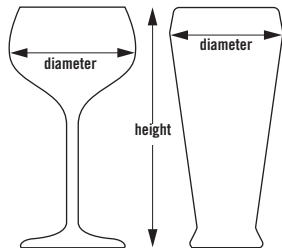

Stemware and Glass Sizing Reference Guide

To Determine Compartment Size

- **Half Size Racks:** Place glass or stemware upside down over circle chart. Look down on the glass. Whatever circle the largest diameter of the glass fits within will determine the number of compartments.
- **Full Size Racks:** Place glass or stemware upside down over circle chart. Look down on the glass. Whatever circle the largest diameter of the glass fits within will determine the number of compartments.

S418
4 $\frac{1}{2}$ " (114mm) MH

S318
3 $\frac{5}{8}$ " (92mm) MH

MH = MAXIMUM HEIGHT

GLASS

STEMWARE

MILLIMETERS

INCHES

Full Size Camracks® for Stemware & Tumblers

These racks offer complete protection for all your delicate and valuable stemware and tumblers, from washing and handling to stacking, storing and transporting.

Choose the correct dishrack:

1. Measure the maximum diameter of your glass (stemware or tumbler) to determine the number of compartments.
2. Measure the maximum height of your glass (stemware or tumbler) to the top edge of the rim to determine the compartment height.