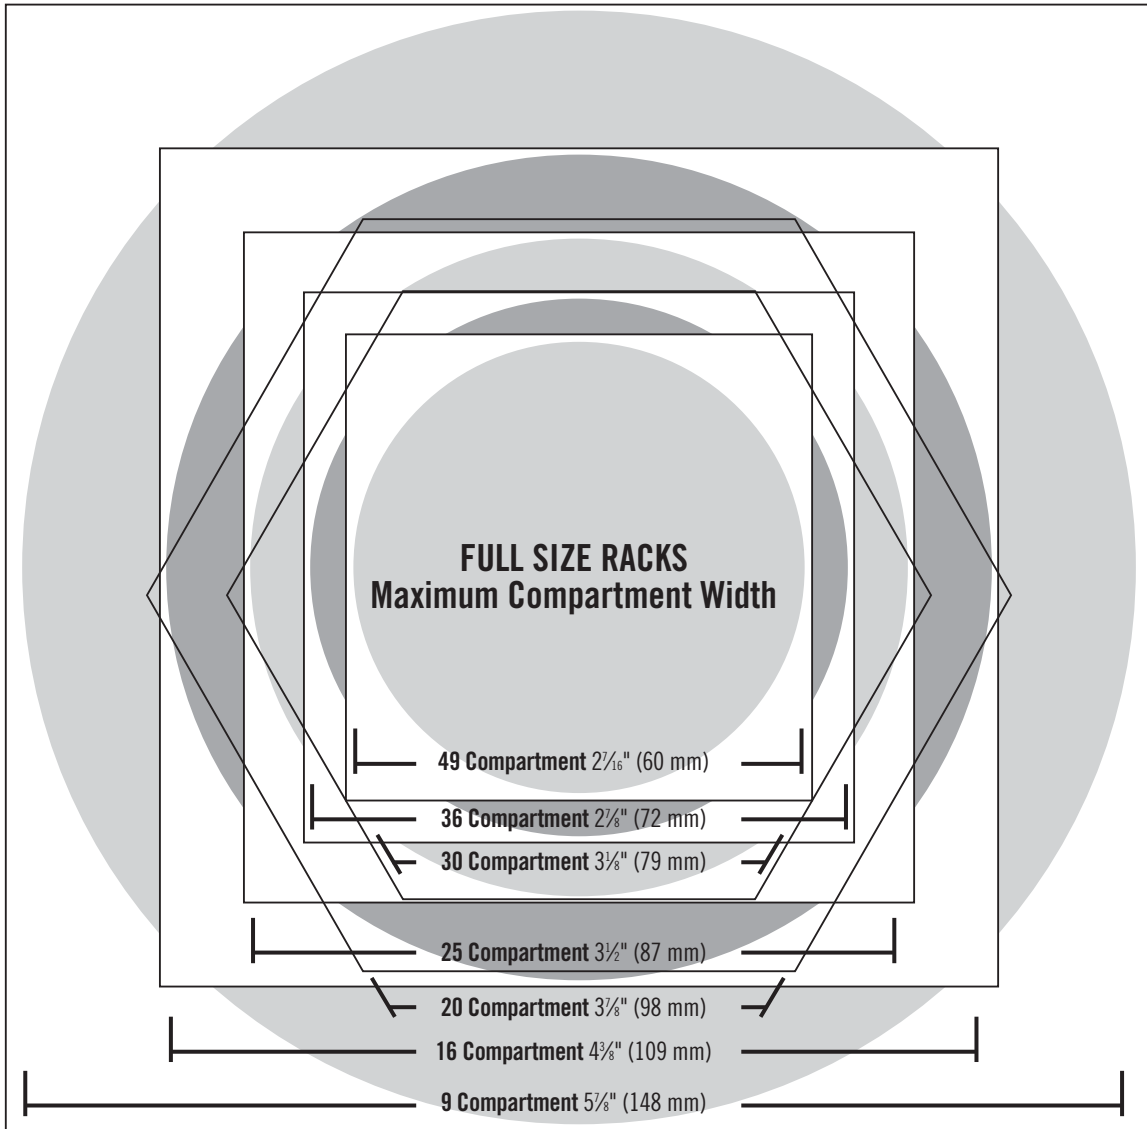

Stemware and Glass Sizing Reference Guide

To Determine Compartment Size

- **Half Size Racks:** Place glass or stemware upside down over circle chart. Look down on the glass. Whatever circle the largest diameter of the glass fits within will determine the number of compartments.
- **Full Size Racks:** Place glass or stemware upside down over circle chart. Look down on the glass. Whatever circle the largest diameter of the glass fits within will determine the number of compartments.

Use the vertical guide marks at right to determine item height and appropriate rack number.

273
271
269
267
265
263
261
259
257
255
253
251
25
247
245
243
241
24
239
237
235
233
231
229
227
225
223
221
22
219
217
215
213
211
21
209
207
205
203
201
20
199
197
195
193
191
189
187
185
183
181
18
179
177
175
173
171
17
169
167
165
163
161
159
157
155
153
151
15
149
147
145
143
141
14
139
137
135
133
131
13
129
127
125
123
121
12
119
117
115
113
111
11
109
107
105
103
101
10
99
97
95
93
91
89
87
85
83
81
8
79
77
75
73
71
7
69
67
65
63
61
6
59
57
55
53
51
5
49
47
45
43
41
4
39
37
35
33
31
3
29
27
25
23
21
2
19
17
15
13
11
1
7
5
3
1
0