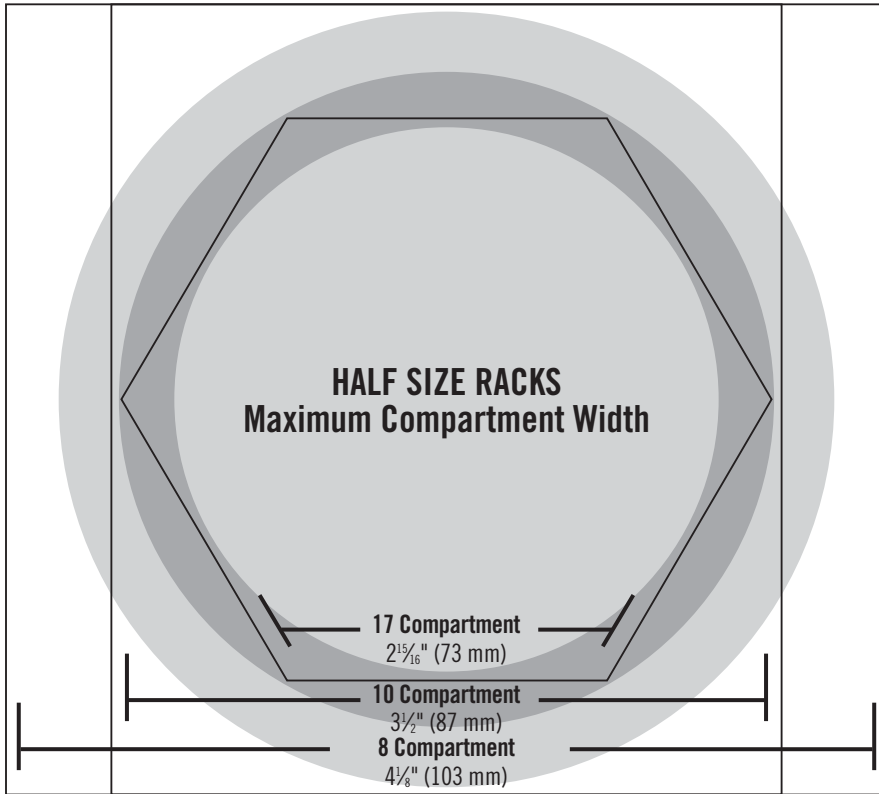

Stemware and Glass Sizing Reference Guide

To Determine Compartment Size

- **Half Size Racks:** Place glass or stemware upside down over circle chart. Look down on the glass. Whatever circle the largest diameter of the glass fits within will determine the number of compartments.
- **Full Size Racks:** Place glass or stemware upside down over circle chart. Look down on the glass. Whatever circle the largest diameter of the glass fits within will determine the number of compartments.

Use the vertical guide marks at right to determine item height and appropriate rack number.

273
271
269
267
265
263
261
259
257
255
253
251
25
247
245
243
241
24
239
237
235
233
231
229
227
225
223
221
22
219
217
215
213
211
21
209
207
205
203
201
20
199
197
195
193
191
189
187
185
183
181
18
179
177
175
173
171
17
169
167
165
163
161
159
157
155
153
151
15
149
147
145
143
141
14
139
137
135
133
131
13
129
127
125
123
121
12
119
117
115
113
111
11
109
107
105
103
101
10
99
97
95
93
91
89
87
85
83
81
8
79
77
75
73
71
7
69
67
65
63
61
6
59
57
55
53
51
5
49
47
45
43
41
4
39
37
35
33
31
3
29
27
25
23
21
2
19
17
15
13
11
1
7
5
3
1
0